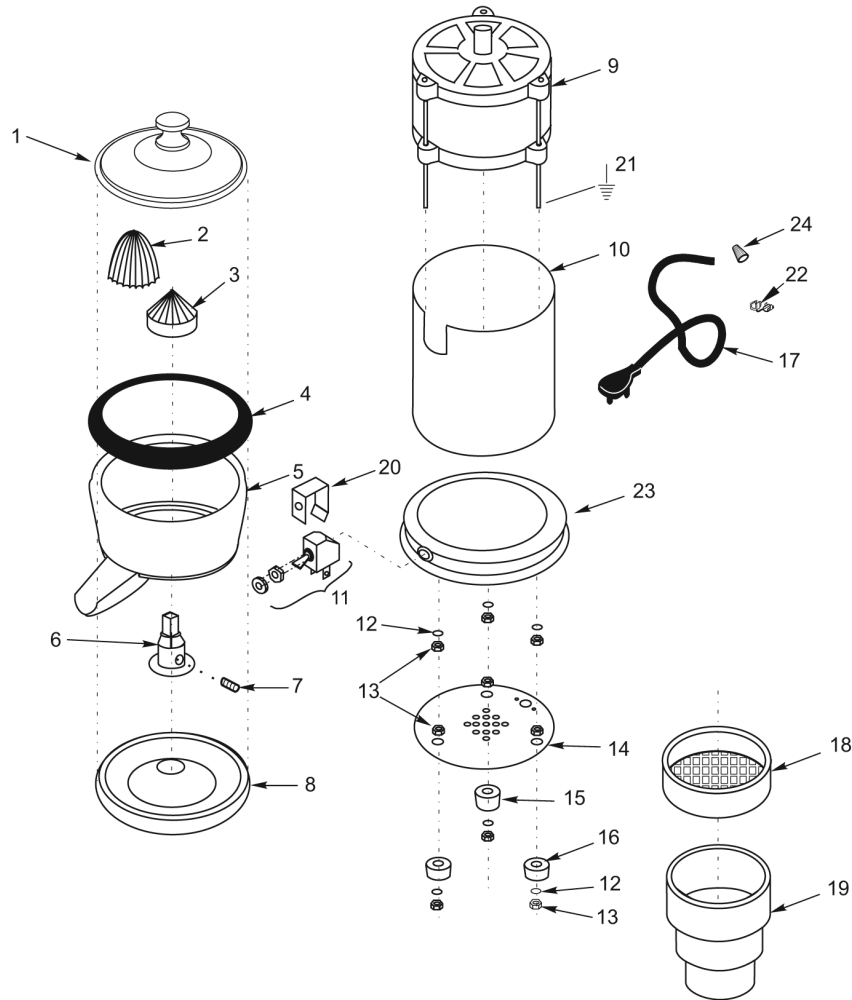

INSTALLATION AND OPERATION

- Check if voltage of your power system corresponds to the same specified on the appliance label.
- Assembly the top unit (Bowl) on the Juicer.
- Place the desired juicer implement on the drive shaft (the large implement for orange and the small for lemon).
- Put the strainer on the juicer cup and position near the outlet of the top unit drain to catch the juice.
- Turn on the appliance switch and place the fruit (orange or lemon cut in half) on the spinning implement and carefully press down.
- To turn off the appliance turn off the switch.

Stainless Steel Juicer

Instruction Manual

Model: J-120

Stainless Steel Juicer

Instruction Manual

Model: J-120

Item	Part #	Description
1	04115	Lid
2	04087	Orange Implement
3	04086	Lemon Implement
4	N/A	Unit Top Protector
5	N/A	Unit Top (bowl)
6	04085	Shaft
7	N/A	Screw
8	N/A	Motor Protection
9	04089	Electric Motor
10	N/A	Body
11	04002	Switch
12	N/A	Washer (3/16")
13	N/A	Nut
14	N/A	Bottom Cover Plate
15	04090	Big Foot
16	04068	Small Foot
17	04040	Plug & Cord (110V)
18	04116	Strainer
19	04117	Cup
20	N/A	Switch Protection
21	N/A	Screw Ground
22	04097	Cord Retainer
23	04088	Foot
24	N/A	Wiring Connector

Specifications	
Model	J-120
Volts	110
Watts	308
Amps	2.8
HP	1/4
Speed	1700 rpm
Capacity	50 l/h
Width	9.9"
Depth	8.7"
Height	15.4"
Ship Weight	16.7 lbs.

Wiring diagram